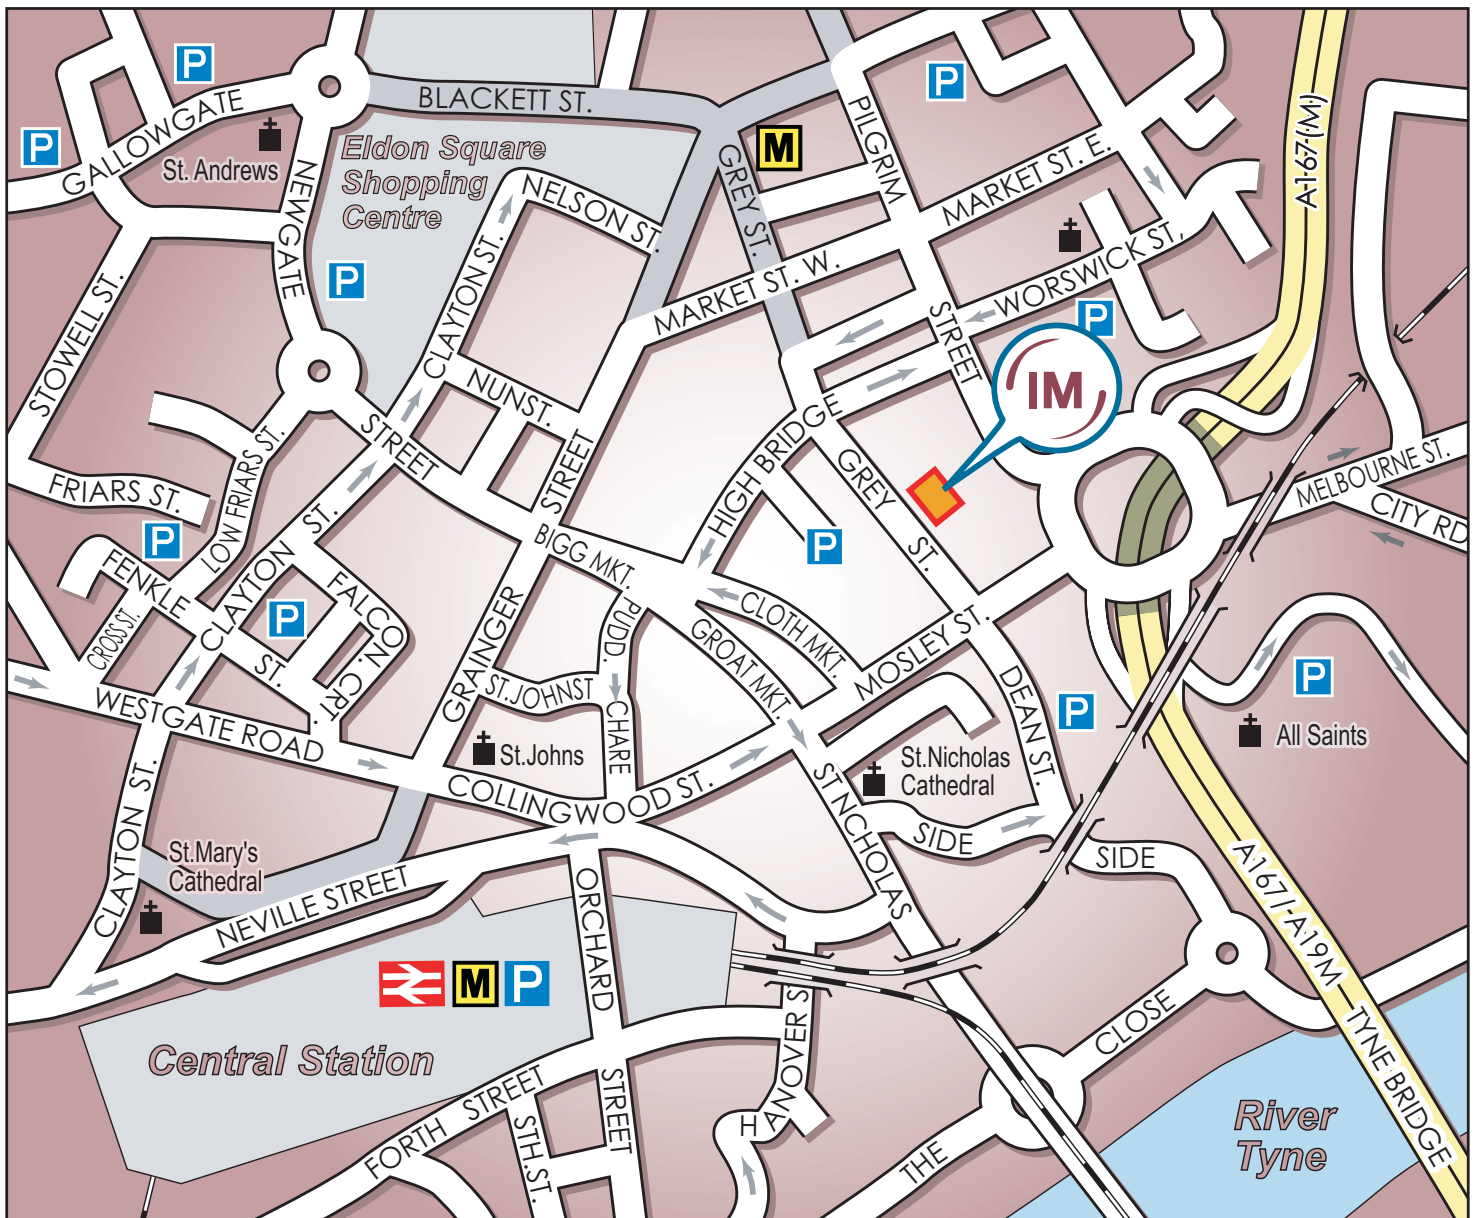

## by rail

- The office is situated only a short walk from Newcastle Central Station.
- Heading out of the station turn to the right and follow Neville Street.
- Cross over into Collingwood Street, leading into Mosley Street.
- At the junction of Grey Street and Mosley Street turn left into Grey Street.
- Our offices are half way up the road on the right.

## by road from south

- Follow A1 northbound and take the third exit after the Angel of the North (Gateshead A184).
- Stay in the left hand lane for Gateshead.
- At next roundabout take third exit to stay on A184.
- At second set of traffic lights turn left onto A167 Tyne Bridge.
- After crossing the Tyne Bridge take the first slip road followed by the first exit on the roundabout onto the A186 (Mosley Street).
- Take the first left hand turn down the hill into Dean Street.
- A multi-storey car park is a short distance down Dean Street on the left.

## by road from north & west

- Heading west on the A69 continue under A1 and onto the A186, continuing on A186 for approximately 3 miles into the city centre.
- After passing St Johns Cathedral (on the left) continue past Grey Street on the left and go right round the large roundabout, taking the last exit onto Mosley street.
- Take the first left down Dean street.
- A multi-storey car park is a short distance down Dean Street on the left.